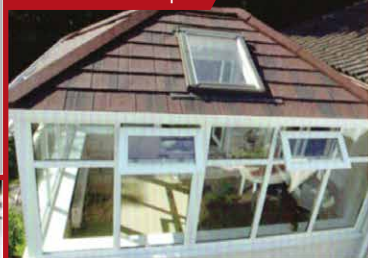

The Conservatory to Sunroom roof system has been designed to be installed as a retro fit onto existing conservatory window frames, **converting your conservatory into a usable all-year-round sunroom**. We also provide a complete sunroom construction service if required.

If you have an existing conservatory, you will probably agree that it is often too hot in the summer months and can be very cold in winter. The Conservatory to Sunroom roof system has an incredible u-value* ensuring you will never experience these extreme temperature changes ever again!

Key Features:

- Conservatory to Sunroom gives an **incredible u-value** of 0.18 (0.15 for the Scottish market) that meets building regulations.*
- **Lightweight aluminium fully structural frame** with frame connector system for when new windows or doors are to be fitted to a new or existing building.
- **Choice of tile and slate colours**. Tiles are tried and tested for many years in the USA, Canada and Australia, **giving total peace of mind in extreme weather conditions**.
- **25 year guarantee** on tiles with a life expectancy of over 40 year.
- Large **roof windows** are available to allow in maximum light.
- **Range of colour matched fascias, soffits and gutters** to suit your choice of windows.
- **A choice of internal ceiling finishes** (plaster or tongue and groove timber effects).
- **Easy to install** to existing window frames.

Choose a **Roof Style**

Double Hip