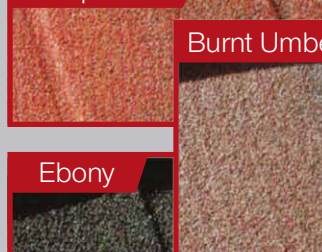

Choose a **Roof Style**

Double Hip

Gable

Edwardian

Victorian

Choose a **Tile Colour**

Charcoal

Moss Green

Antique Red

Burnt Umber

Ebony

With a great range of roof styles and colours to choose from, there's a roof system to suit every conservatory and home. We also offer a range of roof windows and fascias and internal finishes so that we can tailor your sunroom to your own taste.